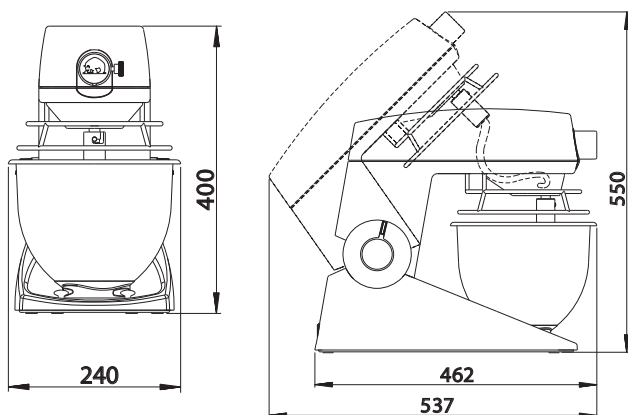

VARIMIXER TEDDY 5 L

Pulverbelagd
1 kittel 5 liter i rostfritt stål
1 blandningsspade i rostfritt stål
1 krok i rostfritt stål
1 visp i rostfritt stål
1 avtagbart stänkskydd i plast
1 påfyllningstråg
1 lock till kittel
Spänning: 1-fas, 220–240 V, 50–60 Hz, 300 W

VARIMIXER TEDDY 5 L TEKNISKA DATA

Volym	5 l
Effekt	300 W
Standardspänning*	220–240 V
Jordfelsbrytare:	
Industriell omgivning	PFI-typ A
Bostad, kontor, lätt industri	HPFI-typ A
Nettovikt	18 kg
H x B x L	400 x 240 x 462 mm
Variabel hastighet	78–422 v/min
Faser	1- fas
IP-kod	IP42

*Andra spänningar mellan 100 och 480 V finns tillgängliga på begäran.
Alla standardblandare och vattentåliga blandare finns med 50 och 60 Hz.

MÅTT

KAPACITET

Äggvitor	0,7 l
Vispad grädde	1,5 l
Majonnäs	4,4 l
Örtsmör	1,7 kg
Potatismos	2,5 kg
Bröddeg (50 % AR)	2,5 kg
Bröddeg (60 % AR)	2,5 kg
Ciabattadeg (70 % AR)	3,0 kg
Muffins	2,5 kg
Tårtbotten	1,0 kg
Köttbullssmet	3,0 kg
Glasyr	2,9 kg
Doughnut (50 % AR)	2,5 kg

CERTIFIERINGAR

Varimixer

Varimixer A/S
Kirkebjerg Søpark 6
DK-2605 Brøndby
Tel: +45 4344 2288
E-post: info@varimixer.com
www.varimixer.com