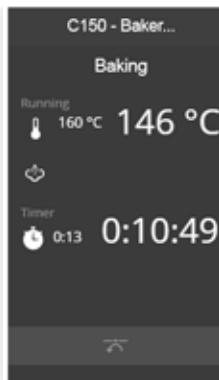

“With a few clicks, the recipes from Sveba Connect are distributed to all connected ovens.”

Sveba Dahlen’s cloud service Sveba Connect is a powerful tool that provides useful information on connected ovens, their consumption, usage and more. Sveba Connect also offers centralized software updates and smart recipe management.

The Recipe Hub offers a whole new way of working with recipes. Collect together all recipes in one place, send them to all ovens with the right oven settings ready to go. Share and send between the ovens, with just a few clicks so all ovens get the same recipe.