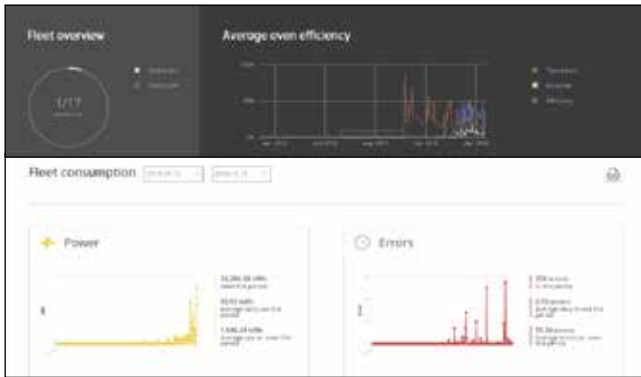

“With a few clicks, the recipes from Sveba Connect are distributed to all connected ovens.”

Sveba Dahlen’s cloud service Sveba Connect is a powerful tool that provides useful information on connected ovens, their consumption, usage and more. Sveba Connect also offers centralized software updates and smart recipe management.

The Recipe Hub offers a whole new way of working with recipes. Collect together all recipes in one place, send them to all ovens with the right oven settings ready to go. Share and send between the ovens, with just a few clicks so all ovens get the same recipe.